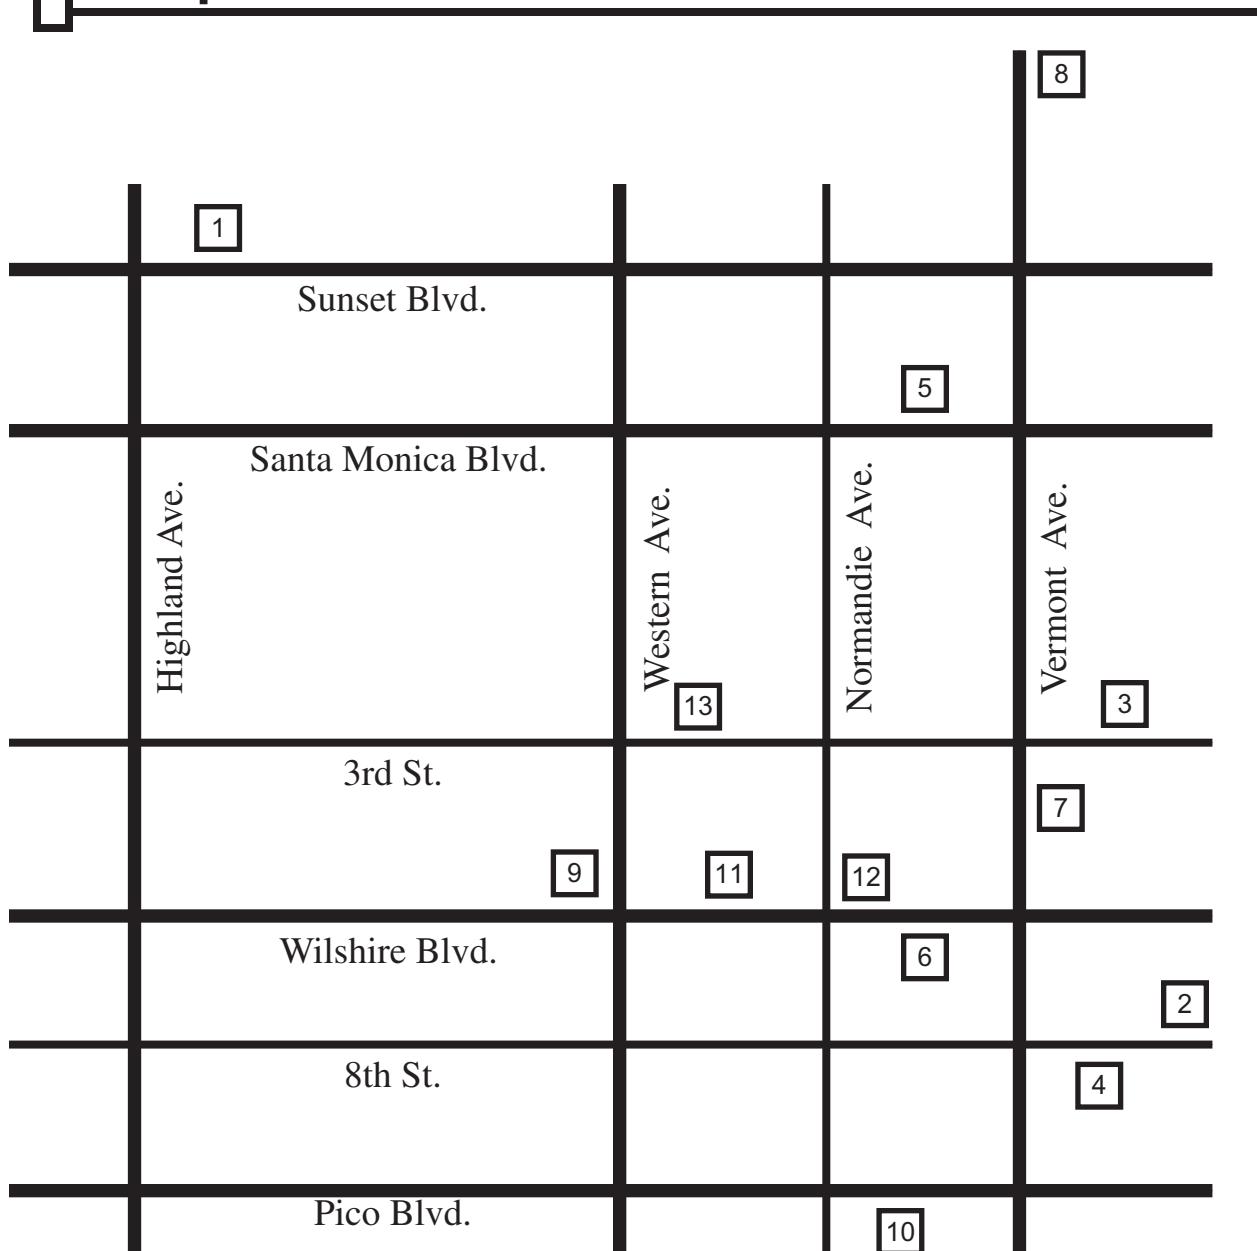

HOPE-NET

Food Pantries Map & Schedules

- | | | |
|----|---|--------------|
| 1 | Blessed Sacrament Church
6657 Sunset Boulevard
Tuesday & Thursday, 4-6:00 p.m., Food Bags
Saturday, 9-11 a.m., Food Bags | 323-462-6311 |
| 2 | First Baptist Church
760 South Westmoreland Avenue
Friday, 8 a.m., Food Bags | 213-384-2151 |
| 3 | First Church of the Nazarene
3401 West Third Street
Tuesday & Thursday, 11:30 a.m. - Noon, Hot Meal
2nd & 4th Sunday, 5 p.m., Food Bags
Monday & Wednesday, 9-10 a.m., Coffee & Donuts | 213-384-2151 |
| 4 | First Unitarian Church
2936 West 8th Street
Saturday, 8-10 a.m., Food Bags | 213-389-1356 |
| 5 | Immaculate Heart of Mary Church
4954 Santa Monica Blvd.
Monday & Friday, 10-11 a.m., Food Bags | 323-660-0034 |
| 6 | Immanuel Presbyterian Church
3300 Wilshire Boulevard
Monday, Tuesday & Wednesday 11 a.m. -1:30 p.m.,
Food Bags | 213-389-3191 |
| 7 | Islamic Center of Southern California
434 South Vermont Avenue
Saturday, 11 a.m. -noon, Food Bags | 213-382-9200 |
| 8 | Our Mother of Good Counsel Church
2060 North Vermont Avenue
1st & 3rd Saturday, 9:30-11 a.m., Food Bags | 323-664-2111 |
| 9 | St. James Episcopal Church
3903 Wilshire Boulevard
Tuesday & Thursday, 8-9 a.m., Food Bags
Friday, 5-6 p.m., Hot Meal | 213-388-3417 |
| 10 | St. Thomas the Apostle Church
1327 South Mariposa Avenue
1st, 2nd & 3rd Saturday, 6-9 a.m., Food Bags | 323-737-3325 |
| 11 | Wilshire Boulevard Temple
3663 Wilshire Boulevard
Sunday, 9-10 a.m., Food Bags | 213-388-2401 |
| 12 | Wilshire Christian Church
634 South Normandie Avenue
Wednesday, 8-9:15 a.m., Food Bags | 213-382-6337 |
| 13 | Wilshire Presbyterian Church
Community Center
309 South Oxford (Oxford & Third)
Monday, 10 a.m.-Noon, Food Bags | 213-387-5387 |